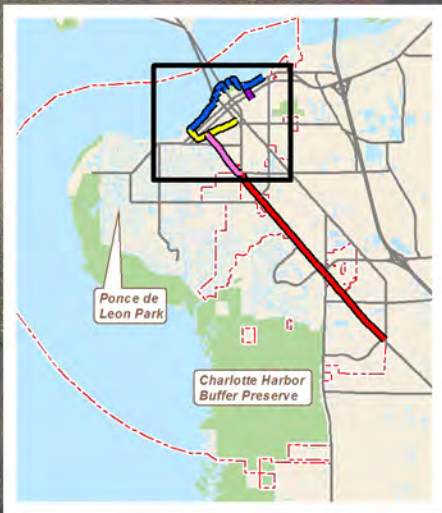

Punta Gorda Pathways

CHARLOTTE
HARBOR

Punta Gorda Pathways

-  Harborwalk
-  Linear Park
-  Shreve St. Path
-  US 41 Path
-  MLK Path
-  Sidewalk
-  Parks
-  Points of Interest
-  Self-Fix
-  Bicycle Stand
-  Fitness Zone

Miles

0 0.25 0.5 0.75